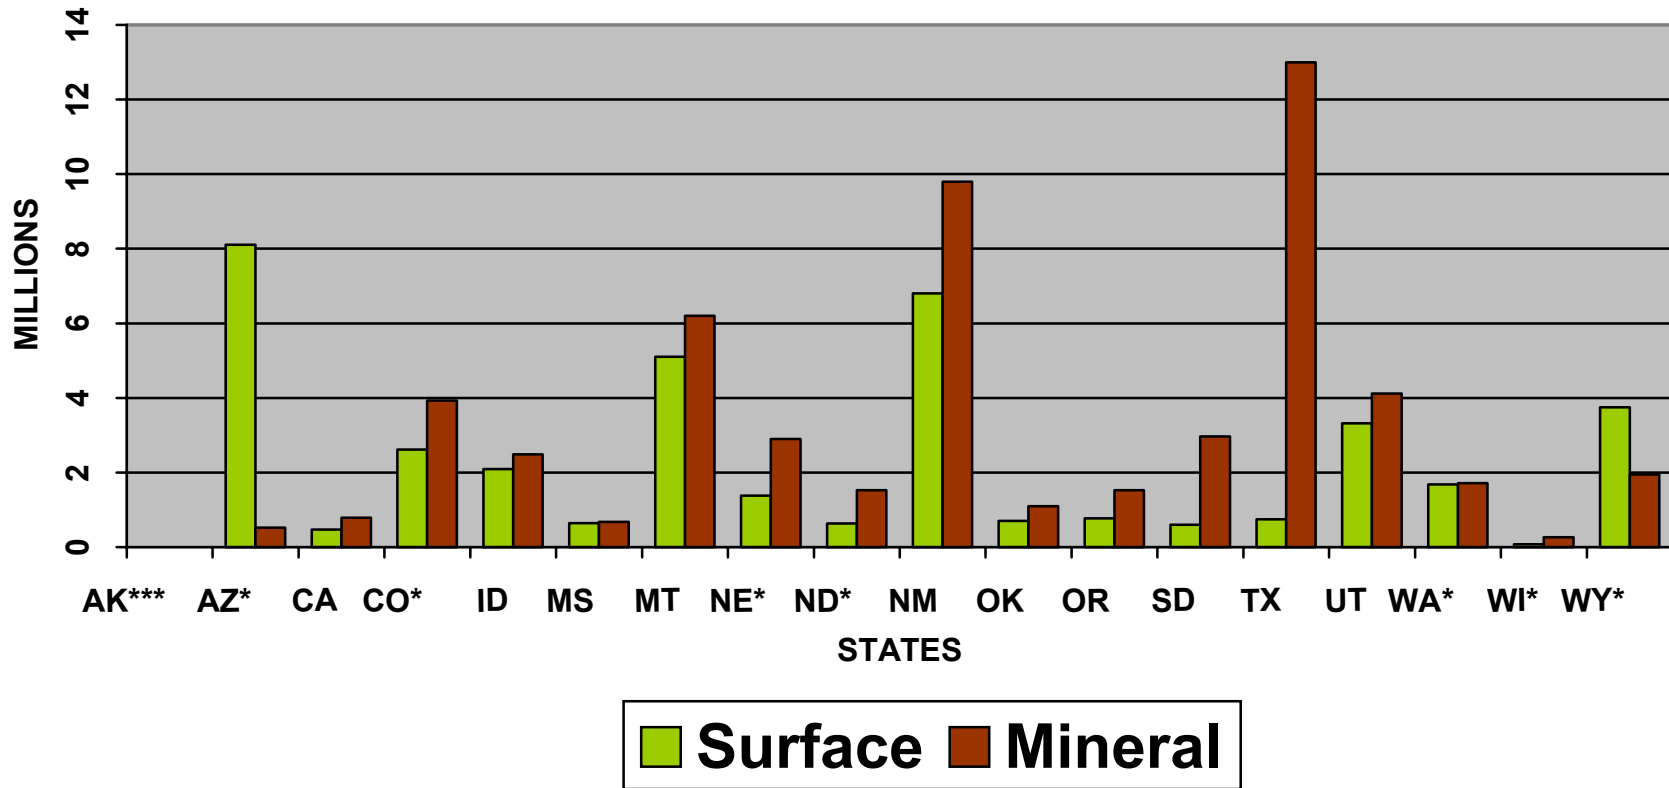

# SURFACE AND MINERAL ACREAGE FY 2005

\* Information for FY 2005 was unavailable.

\*\*Based on FY 2003 data which is the most recent data provided.

\*\*\* Alaska responded: "The State of Alaska's structure for administration of school lands is different than other states. The Statehood entitlement and other federal land grants that the Department of Natural Resources (DNR) manages totals approximately 105 million upland acres, plus an additional 65 million in submerged, shore and tidelands... The state is currently involved in litigation regarding its former school trust lands.